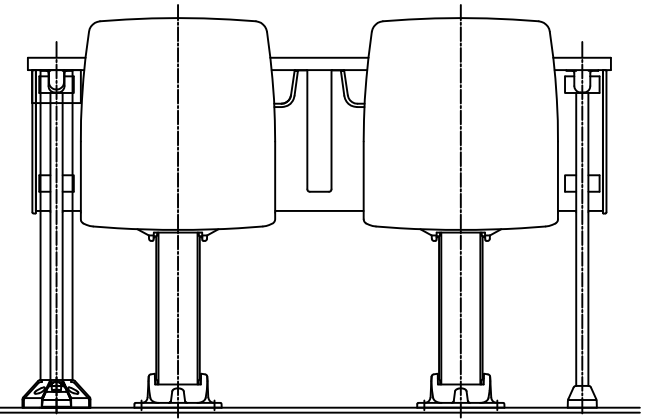

TOP VIEW

FRONT VIEW

BACK VIEW

SD700-PG

PROJECT	-	SUBJECT	SD700-PG
DRAWN BY	K.S.YANG	DESIGNED BY	S.H.GO
TABLE	A3	SCALE	1/11
UNIT	mm	DATE	2012 . .
REVISION	: - :		
REVISION	: - :		
REVISION	: - :		

solenco

HYESUNG MFG.CO.,INC.