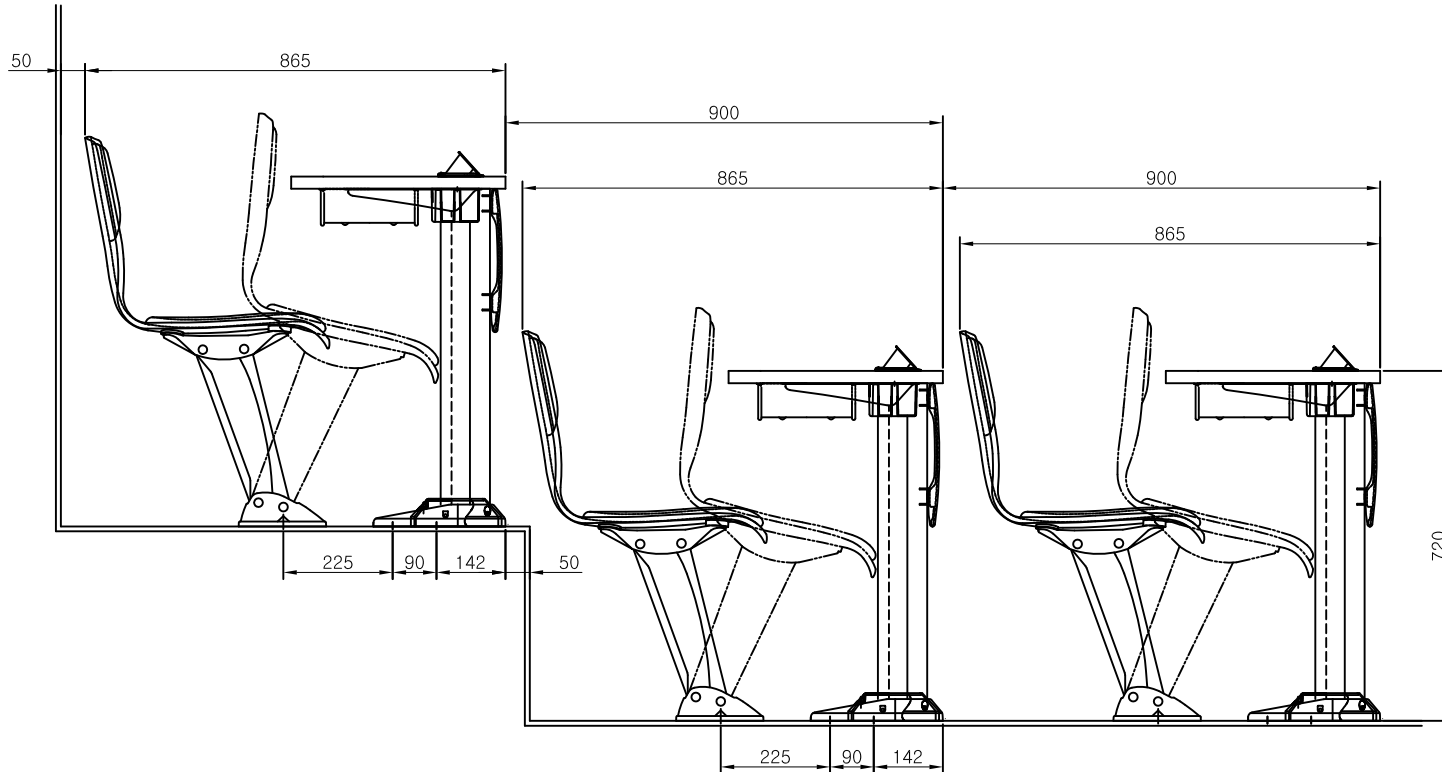

TOP VIEW

FRONT VIEW

BACK VIEW

SD700-PG

PROJECT	-	SUBJECT	SD700-PG
DRAWN BY	K.S.YANG	DESIGNED BY	S.H.GO
TABLE	A3	SCALE	1/11
UNIT	mm	DATE	2012 . .
REVISION	: - :		
REVISION	: - :		
REVISION	: - :		

solenco

HYESUNG MFG.CO.,INC.