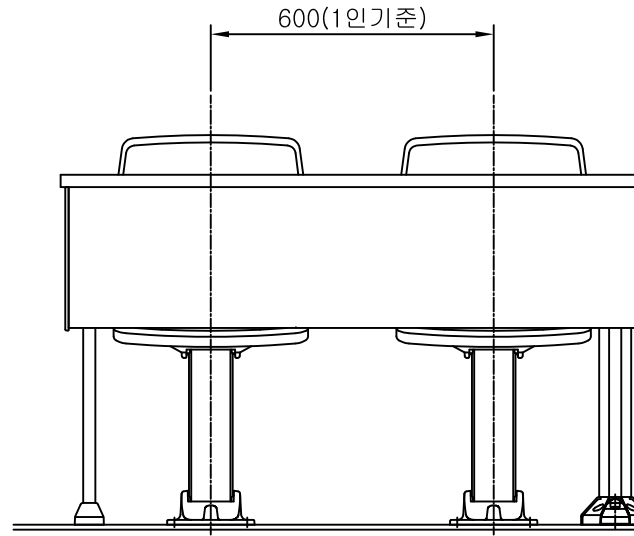

TOP VIEW

FRONT VIEW

BACK VIEW

SD700-PG

PROJECT	-	SUBJECT	SD700-PG
DRAWN BY	K.S.YANG	DESIGNED BY	S.H.GO
TABLE	A3	SCALE	1/11
UNIT	mm	DATE	2012 . .
REVISION	: - :		
REVISION	: - :		
REVISION	: - :		

solenco

HYESUNG MFG.CO.,INC.