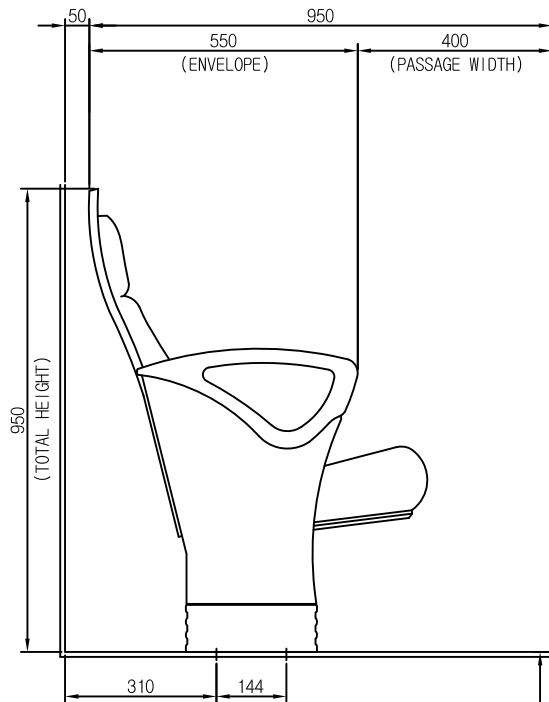

FRONT VIEW

BACK VIEW

SIDE VIEW

HS3900W

PROJECT	-	SUBJECT	HS3900W
DRAWN BY	K.S.YANG	DESIGNED BY	S.H.GO
TABLE	A3	SCALE	1/11
UNIT	mm	DATE	2012 . .
REVISION	: - :		
REVISION	: - :		
REVISION	: - :		

solenoo

HYESUNG MFG. CO., INC.