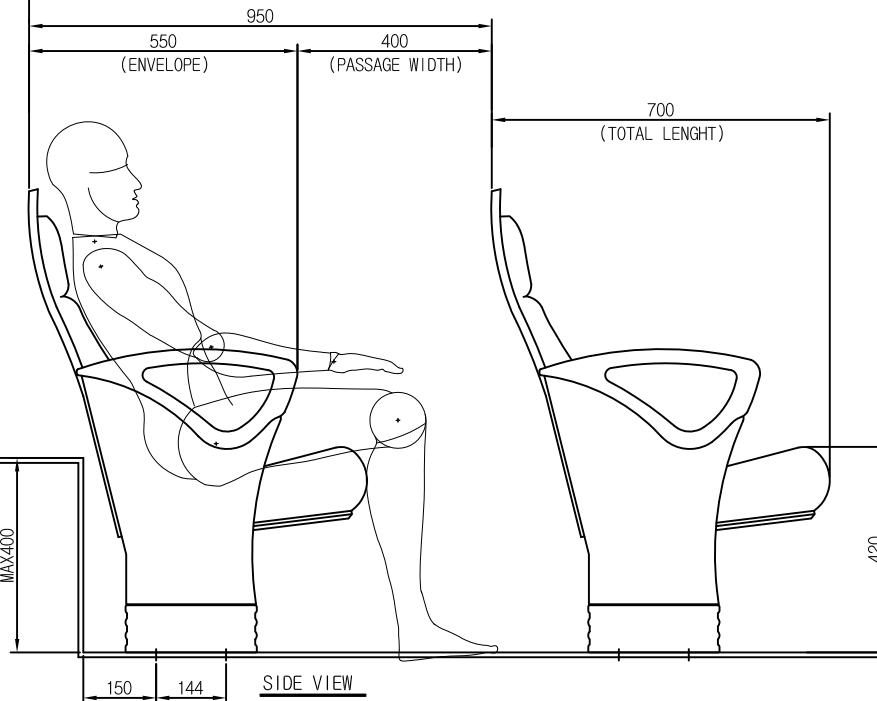

FRONT VIEW

BACK VIEW

SIDE VIEW

HS3900W

PROJECT	-	SUBJECT	HS3900W
DRAWN BY	K.S.YANG	DESIGNED BY	S.H.GO
TABLE	A3	SCALE	1/11
UNIT	mm	DATE	2012 . .
REVISION	: - :		
REVISION	: - :		
REVISION	: - :		

solenoo

HYESUNG MFG. CO., INC.