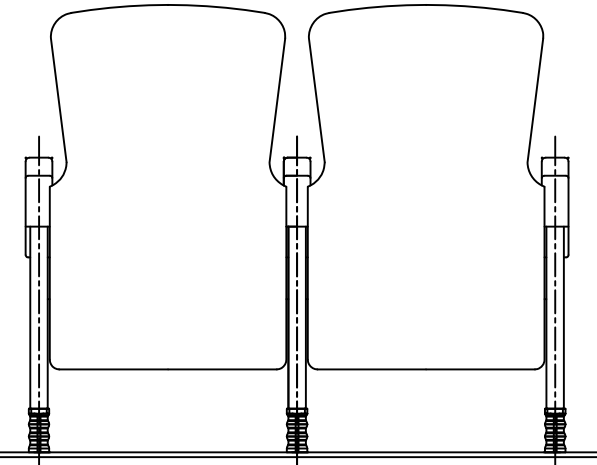

FRONT VIEW

BACK VIEW

SIDE VIEW

HS3900W

PROJECT	-	SUBJECT	HS3900W
DRAWN BY	K.S.YANG	DESIGNED BY	S.H.GO
TABLE	A3	SCALE	1/11
UNIT	mm	DATE	2012 . .
REVISION	: - :		
REVISION	: - :		
REVISION	: - :		

solenoo

HYESUNG MFG. CO., INC.