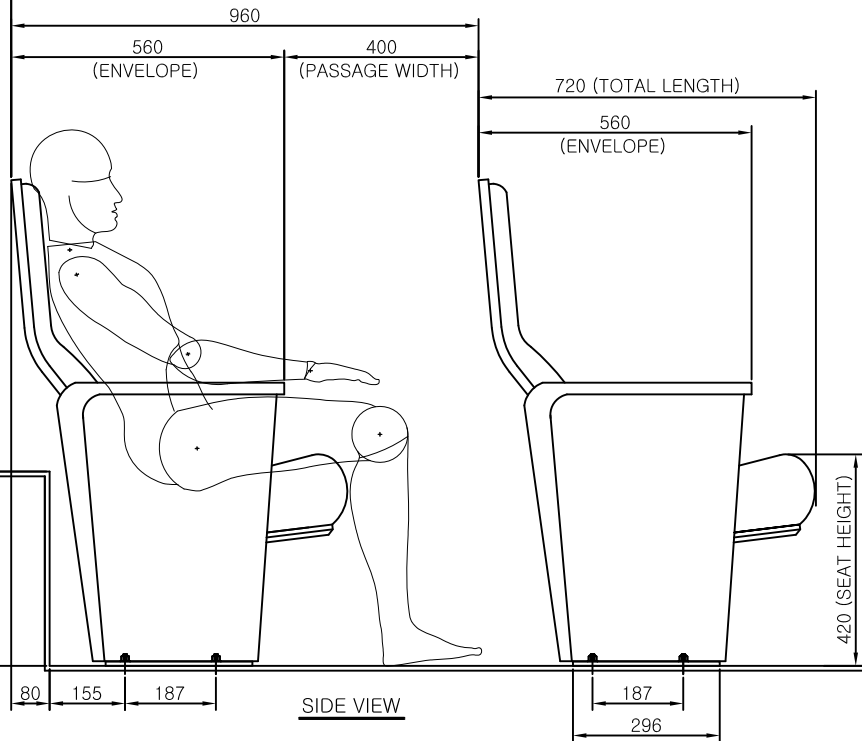

TOP VIEW

FRONT VIEW

BACK VIEW

SIDE VIEW

HS3800W

PROJECT	-	SUBJECT	HS3800W
DRAWN BY	K.S.YANG	DESIGNED BY	S.H.GO
TABLE	A3	SCALE	1/11
UNIT	mm	DATE	2012 . .
REVISION	: - :		
REVISION	: - :		
REVISION	: - :		

solenco