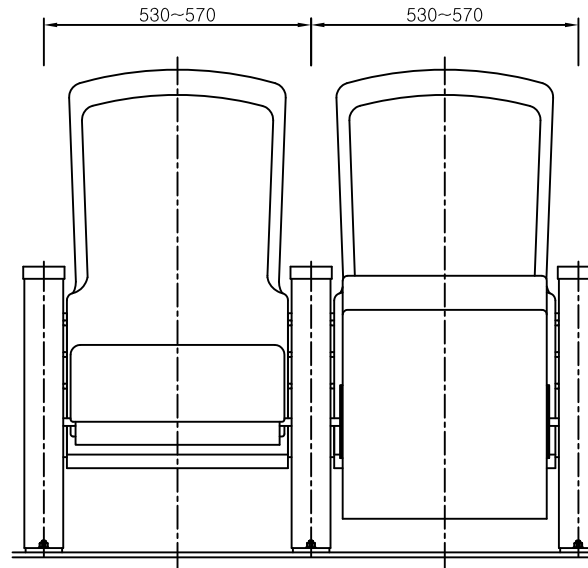

TOP VIEW

FRONT VIEW

BACK VIEW

SIDE VIEW

HS3800W

PROJECT	-	SUBJECT	HS3800W
DRAWN BY	K.S.YANG	DESIGNED BY	S.H.GO
TABLE	A3	SCALE	1/11
UNIT	mm	DATE	2012 . .
REVISION	: - :		
REVISION	: - :		
REVISION	: - :		

solenco