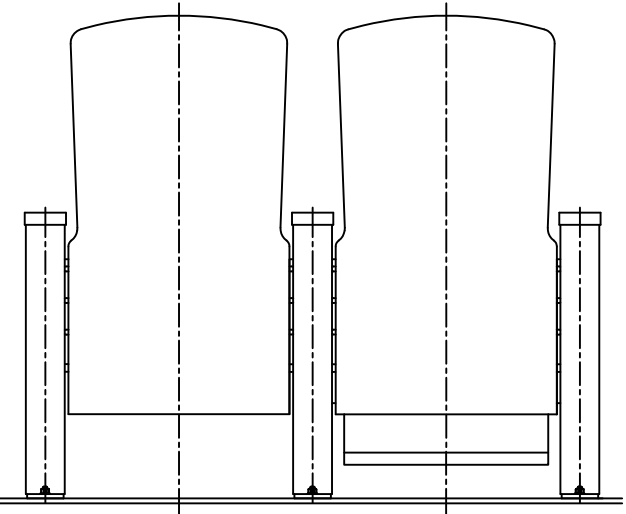

TOP VIEW

FRONT VIEW

BACK VIEW

SIDE VIEW

HS3800W

PROJECT	-	SUBJECT	HS3800W
DRAWN BY	K.S.YANG	DESIGNED BY	S.H.GO
TABLE	A3	SCALE	1/11
UNIT	mm	DATE	2012 . .
REVISION	: - :		
REVISION	: - :		
REVISION	: - :		

solenco