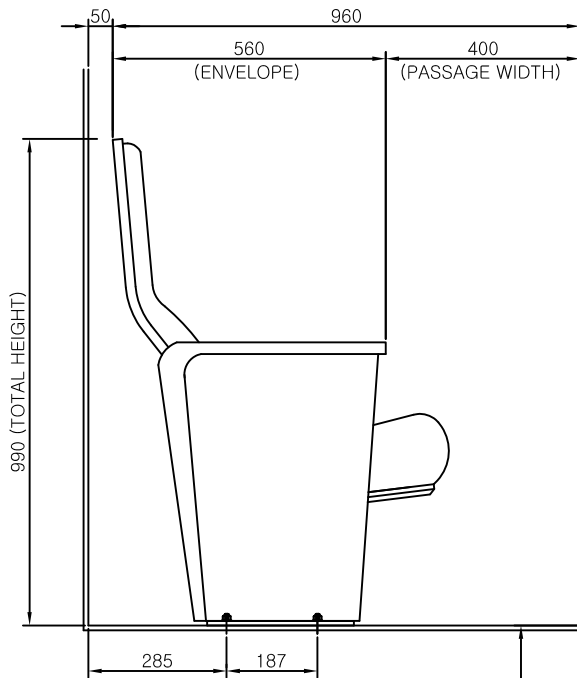

TOP VIEW

FRONT VIEW

BACK VIEW

SIDE VIEW

HS3800W

PROJECT	-	SUBJECT	HS3800W
DRAWN BY	K.S.YANG	DESIGNED BY	S.H.GO
TABLE	A3	SCALE	1/11
UNIT	mm	DATE	2012 . .
REVISION	: - :		
REVISION	: - :		
REVISION	: - :		

solenco