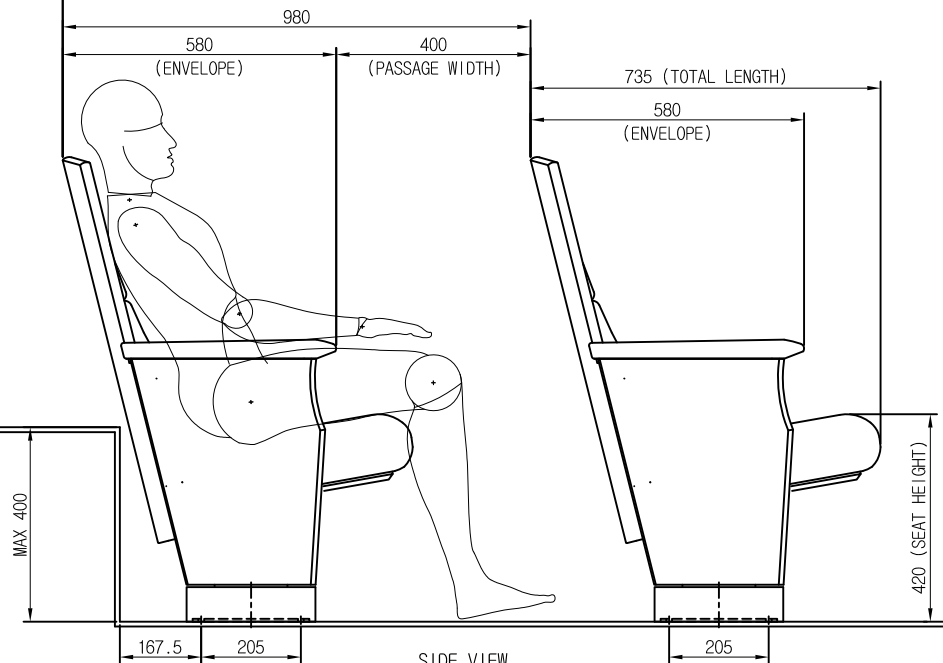

TOP VIEW

FRONT VIEW

BACK VIEW

SIDE VIEW

HS3600

PROJECT	-	SUBJECT	HS3600
DRAWN BY	K.S.YANG	DESIGNED BY	S.H.GO
TABLE	A3	SCALE	1/11
UNIT	mm	DATE	2012 . .
REVISION	: - :		
REVISION	: - :		
REVISION	: - :		

solenco