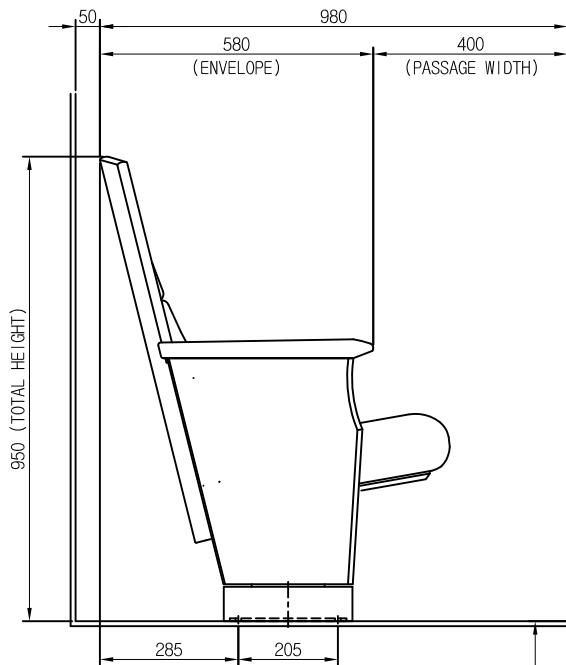

TOP VIEW

FRONT VIEW

BACK VIEW

SIDE VIEW

HS3600

PROJECT	-	SUBJECT	HS3600
DRAWN BY	K.S.YANG	DESIGNED BY	S.H.GO
TABLE	A3	SCALE	1/11
UNIT	mm	DATE	2012 . .
REVISION	: - :		
REVISION	: - :		
REVISION	: - :		

solenco