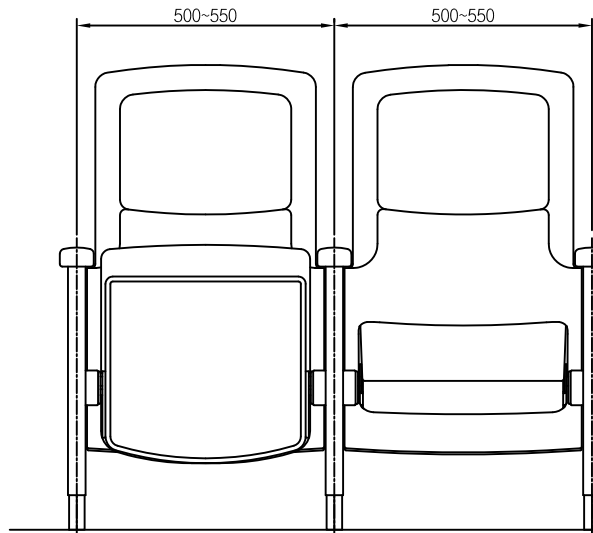

TOP VIEW

FRONT VIEW

BACK VIEW

SIDE VIEW

HS3600

PROJECT	-	SUBJECT	HS3600
DRAWN BY	K.S.YANG	DESIGNED BY	S.H.GO
TABLE	A3	SCALE	1/11
UNIT	mm	DATE	2012 . .
REVISION	: - :		
REVISION	: - :		
REVISION	: - :		

solenco