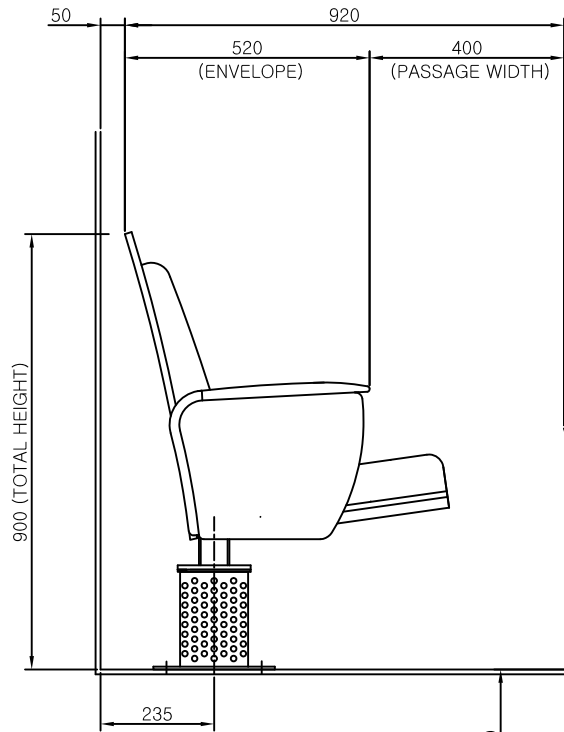

TOP VIEW

FRONT VIEW

BACK VIEW

SIDE VIEW

## HS3570M

PROJECT	-	SUBJECT	HS3570M
DRAWN BY	K.S.YANG	DESIGNED BY	S.H.GO
TABLE	A3	SCALE	1/11
UNIT	mm	DATE	2012 . .
REVISION	: - :		
REVISION	: - :		
REVISION	: - :		

**solenco**

HYESUNG MFG.CO.,INC.

HOMEPAGE : <http://www.seatsolutions.co.kr>  
 TEL:(032)815-1114, (02)569-1114 FAX:(032)815-1117, (02)557-7353  
 44BL 6LOT 434-6 Nonhyun-Dong, Namdong-ku, Incheon, 405-818, KOREA  
 18F Union Center 837-11 Yeoksam-Dong, Kangnam-ku, Seoul, 135-080, KOREA