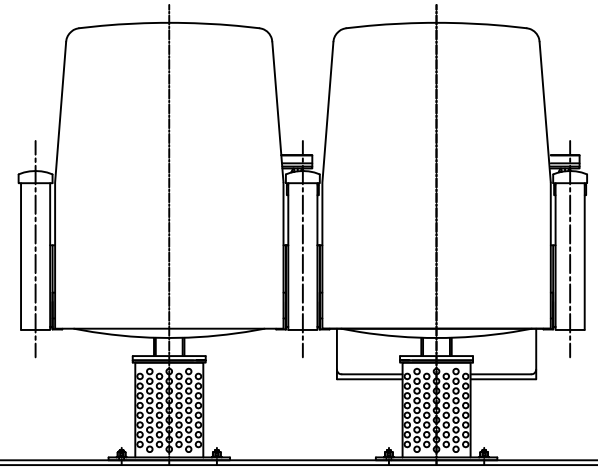

TOP VIEW

FRONT VIEW

BACK VIEW

SIDE VIEW

## HS3570M

PROJECT	-	SUBJECT	HS3570M
DRAWN BY	K.S.YANG	DESIGNED BY	S.H.GO
TABLE	A3	SCALE	1/11
UNIT	mm	DATE	2012 . .
REVISION	: - :		
REVISION	: - :		
REVISION	: - :		

**solenco**

HYESUNG MFG.CO.,INC.

HOMEPAGE : <http://www.seatsolutions.co.kr>  
 TEL:(032)815-1114, (02)569-1114 FAX:(032)815-1117, (02)557-7353  
 44BL 6LOT 434-6 Nonhyun-Dong, Namdong-ku, Incheon, 405-818, KOREA  
 18F Union Center 837-11 Yeoksam-Dong, Kangnam-ku, Seoul, 135-080, KOREA