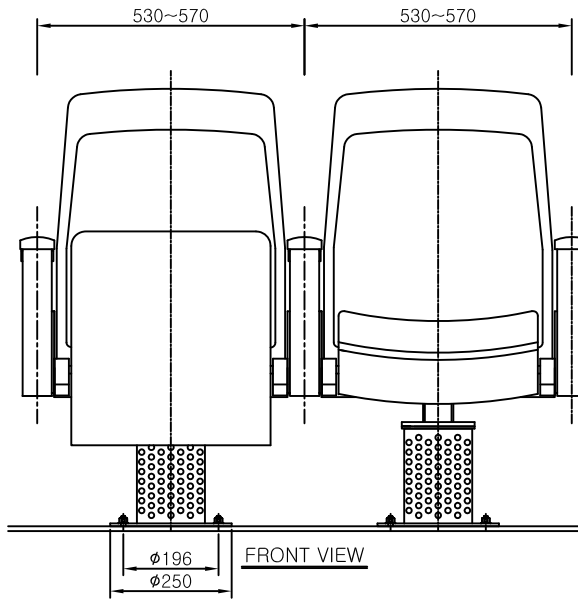

TOP VIEW

FRONT VIEW

BACK VIEW

SIDE VIEW

## HS3570M

PROJECT	-	SUBJECT	HS3570M
DRAWN BY	K.S.YANG	DESIGNED BY	S.H.GO
TABLE	A3	SCALE	1/11
UNIT	mm	DATE	2012 . .
REVISION	: - :		
REVISION	: - :		
REVISION	: - :		

**solenco**

HYESUNG MFG.CO.,INC.

HOMEPAGE : <http://www.seatsolutions.co.kr>  
 TEL:(032)815-1114, (02)569-1114 FAX:(032)815-1117, (02)557-7353  
 44BL 6LOT 434-6 Nonhyun-Dong, Namdong-ku, Incheon, 405-818, KOREA  
 18F Union Center 837-11 Yeoksam-Dong, Kangnam-ku, Seoul, 135-080, KOREA