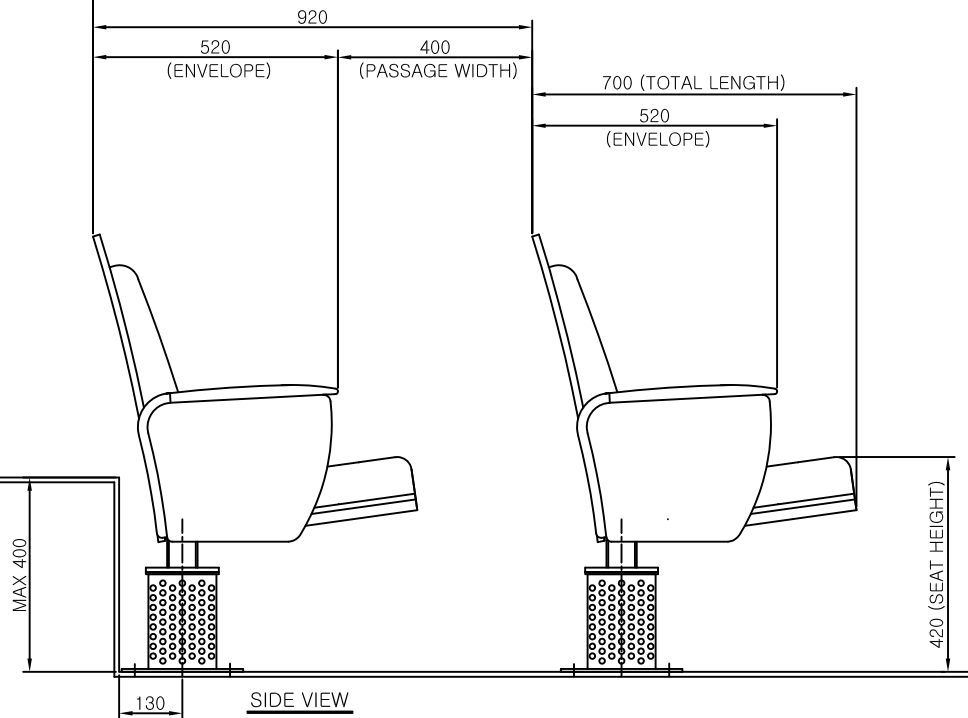

TOP VIEW

FRONT VIEW

BACK VIEW

SIDE VIEW

## HS3570M

PROJECT	-	SUBJECT	HS3570M
DRAWN BY	K.S.YANG	DESIGNED BY	S.H.GO
TABLE	A3	SCALE	1/11
UNIT	mm	DATE	2012 . .
REVISION	: - :		
REVISION	: - :		
REVISION	: - :		

**solenco**

HYESUNG MFG.CO.,INC.

HOMEPAGE : <http://www.seatsolutions.co.kr>  
 TEL:(032)815-1114, (02)569-1114 FAX:(032)815-1117, (02)557-7353  
 44BL 6LOT 434-6 Nonhyun-Dong, Namdong-ku, Incheon, 405-818, KOREA  
 18F Union Center 837-11 Yeoksam-Dong, Kangnam-ku, Seoul, 135-080, KOREA