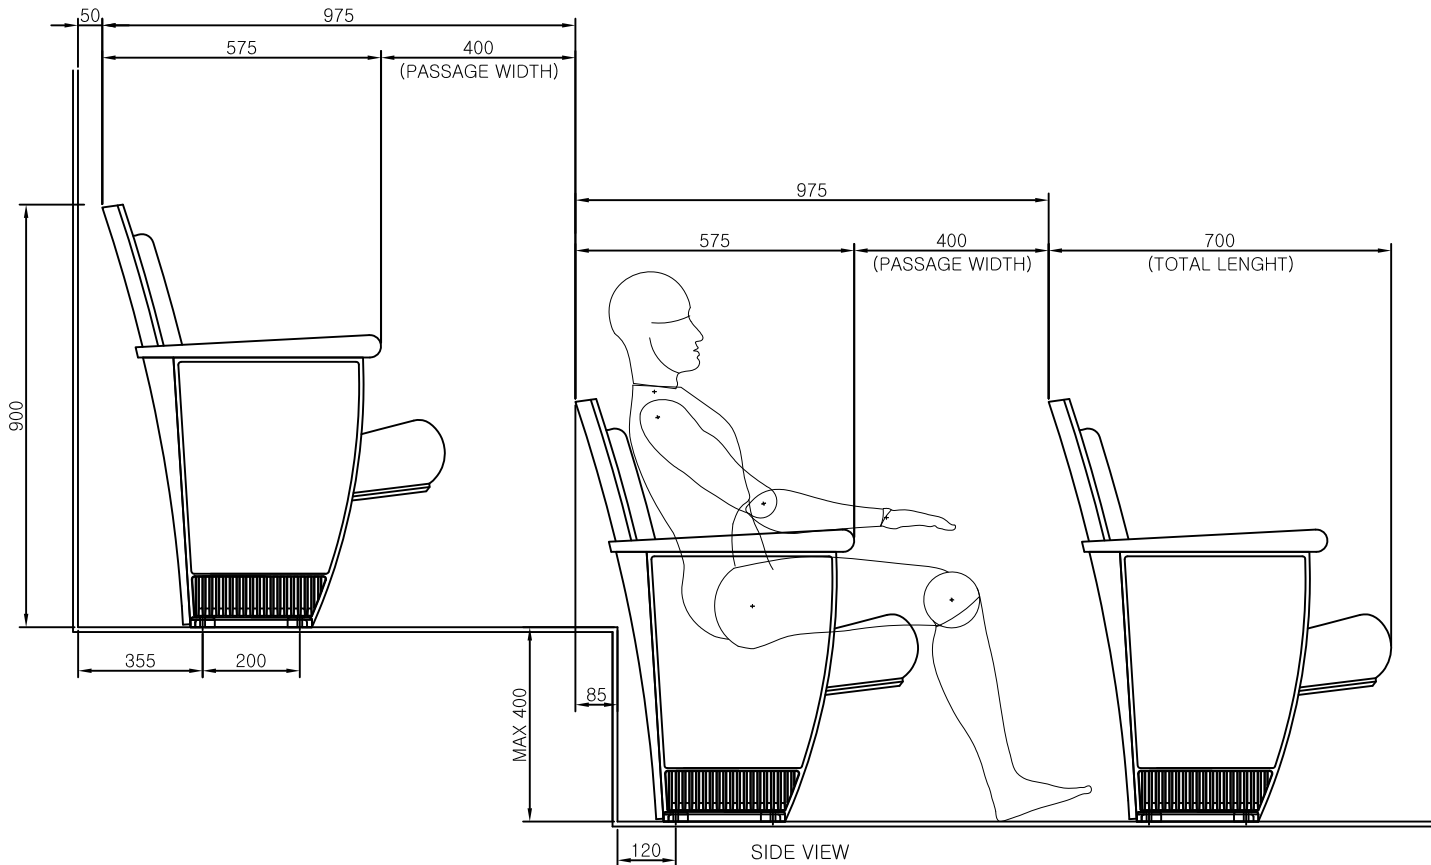

TOP VIEW

FRONT VIEW

BACK VIEW

SIDE VIEW

## HS3570DA

PROJECT	-	SUBJECT	HS3570DA
DRAWN BY	K.S.YANG	DESIGNED BY	S.H.GO
TABLE	A3	SCALE	1/11
UNIT	mm	DATE	2012 . .
REVISION	: - :		
REVISION	: - :		
REVISION	: - :		

**solenoc**

HYESUNG MFG.CO.,INC.

HOMEPAGE : <http://www.seatsolutions.co.kr>  
 TEL:(032)815-1114, (02)569-1114 FAX:(032)815-1117, (02)557-7353  
 44BL 6LOT 434-6 Nonhyun-Dong, Namdong-ku, Incheon, 405-818, KOREA  
 18F Union Center 837-11 Yeoksam-Dong, Kangnam-ku, Seoul, 135-080, KOREA