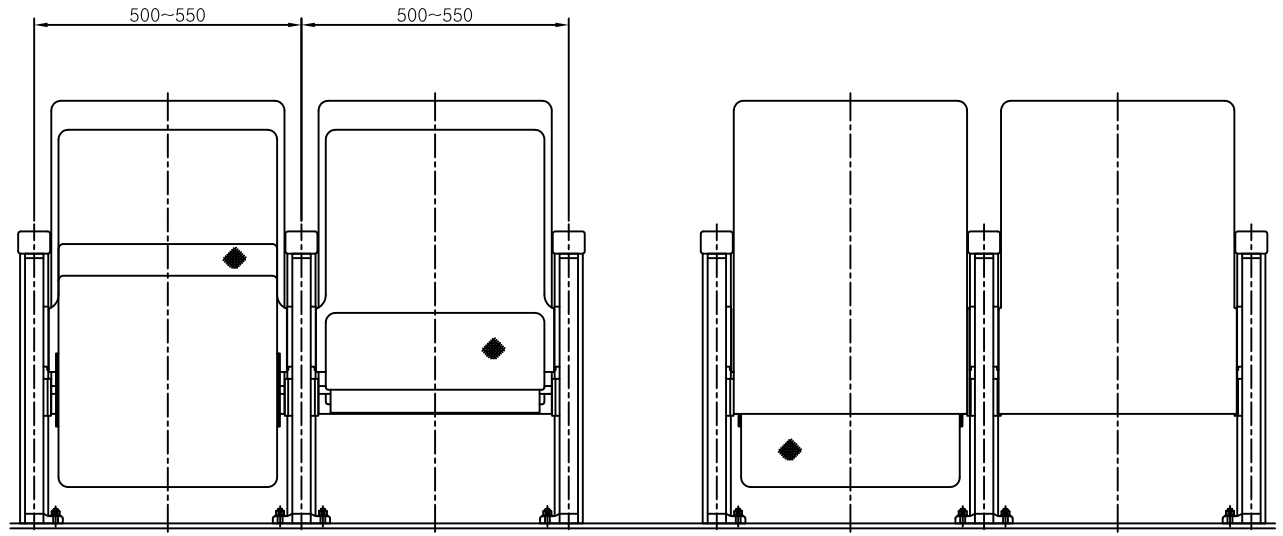

TOP VIEW

FRONT VIEW

BACK VIEW

SIDE VIEW

## HS3570DA

PROJECT	-	SUBJECT	HS3570DA
DRAWN BY	K.S.YANG	DESIGNED BY	S.H.GO
TABLE	A3	SCALE	1/11
UNIT	mm	DATE	2012 . .
REVISION	: - :		
REVISION	: - :		
REVISION	: - :		

**solenoc**

HYESUNG MFG.CO.,INC.

HOMEPAGE : <http://www.seatsolutions.co.kr>  
 TEL:(032)815-1114, (02)569-1114 FAX:(032)815-1117, (02)557-7353  
 44BL 6LOT 434-6 Nonhyun-Dong, Namdong-ku, Incheon, 405-818, KOREA  
 18F Union Center 837-11 Yeoksam-Dong, Kangnam-ku, Seoul, 135-080, KOREA