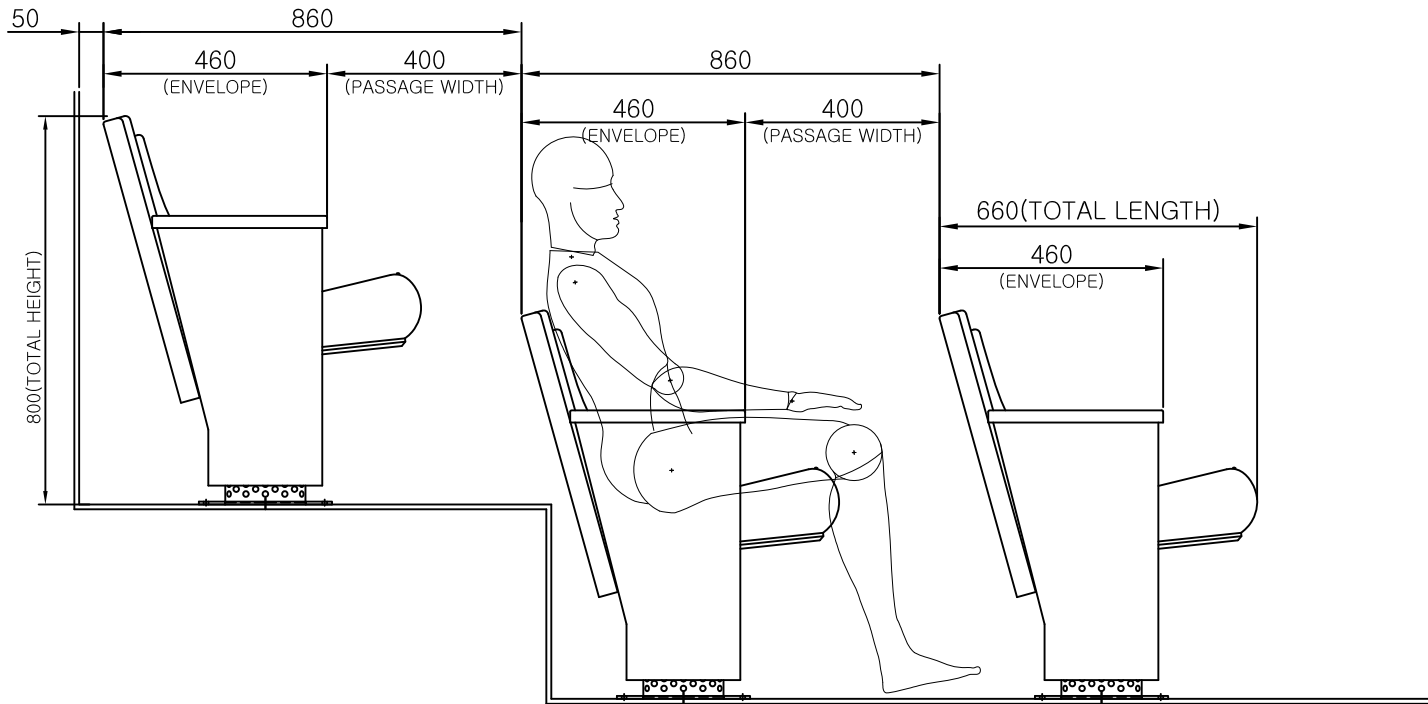

FRONT VIEW

BACK VIEW

SIDE VIEW

HS3560

PROJECT	-	SUBJECT	HS3560
DRAWN BY	K.S.YANG	DESIGNED BY	S.H.GO
TABLE	A3	SCALE	1/11
UNIT	mm	DATE	2012 . .
REVISION	: - :		
REVISION	: - :		
REVISION	: - :		

solenco

HYESUNG MFG.CO.,INC.