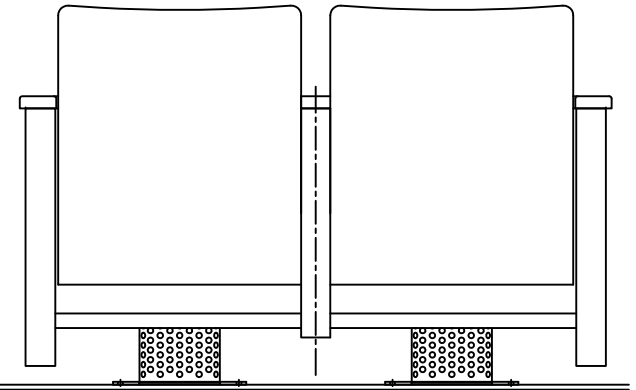

FRONT VIEW

BACK VIEW

SIDE VIEW

HS3560

PROJECT	-	SUBJECT	HS3560
DRAWN BY	K.S.YANG	DESIGNED BY	S.H.GO
TABLE	A3	SCALE	1/11
UNIT	mm	DATE	2012 . .
REVISION	: - :		
REVISION	: - :		
REVISION	: - :		

solenco

HYESUNG MFG.CO.,INC.