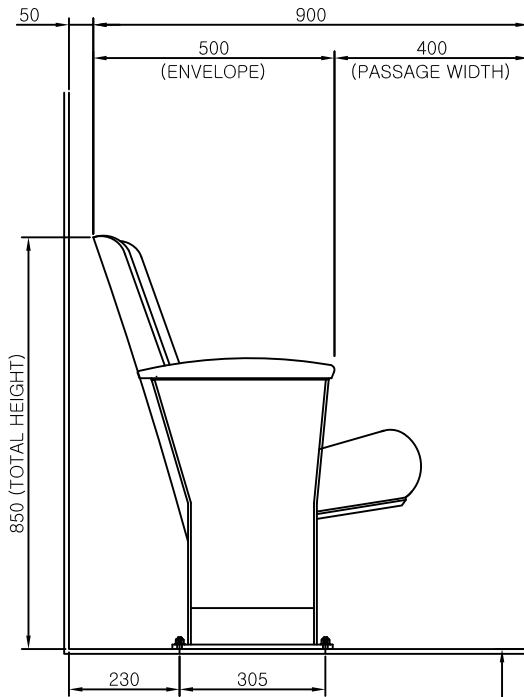

TOP VIEW

FRONT VIEW

BACK VIEW

SIDE VIEW

HS3200W

PROJECT	-	SUBJECT	HS3200W
DRAWN BY	K.S.YANG	DESIGNED BY	S.H.GO
TABLE	A3	SCALE	1/11
UNIT	mm	DATE	2012 . .
REVISION	: - :		
REVISION	: - :		
REVISION	: - :		

solenco