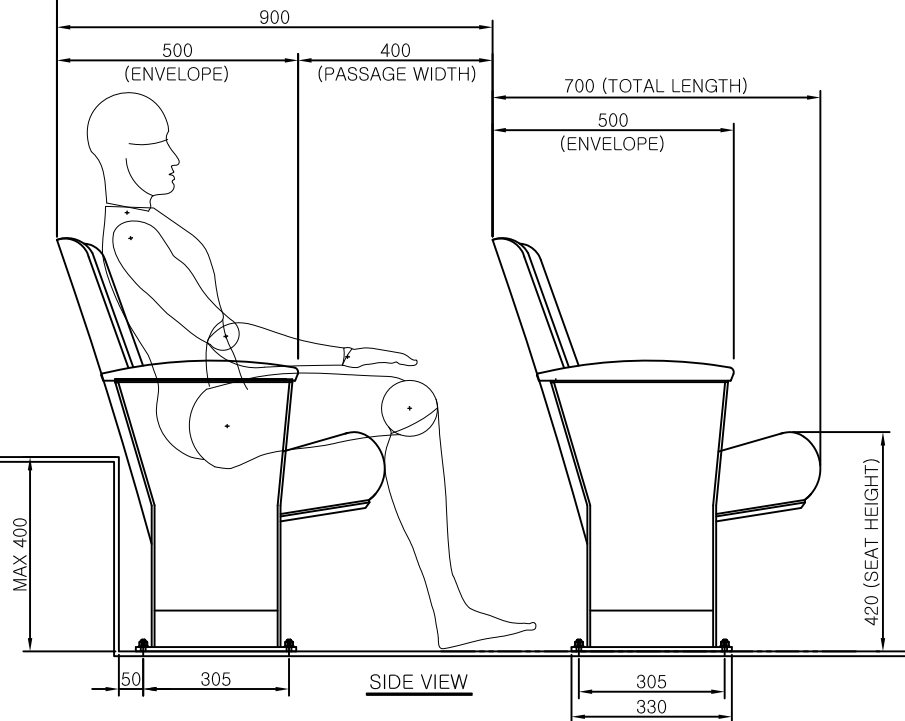

TOP VIEW

FRONT VIEW

BACK VIEW

SIDE VIEW

HS3200W

PROJECT	-	SUBJECT	HS3200W
DRAWN BY	K.S.YANG	DESIGNED BY	S.H.GO
TABLE	A3	SCALE	1/11
UNIT	mm	DATE	2012 . .
REVISION	: - :		
REVISION	: - :		
REVISION	: - :		

solenco