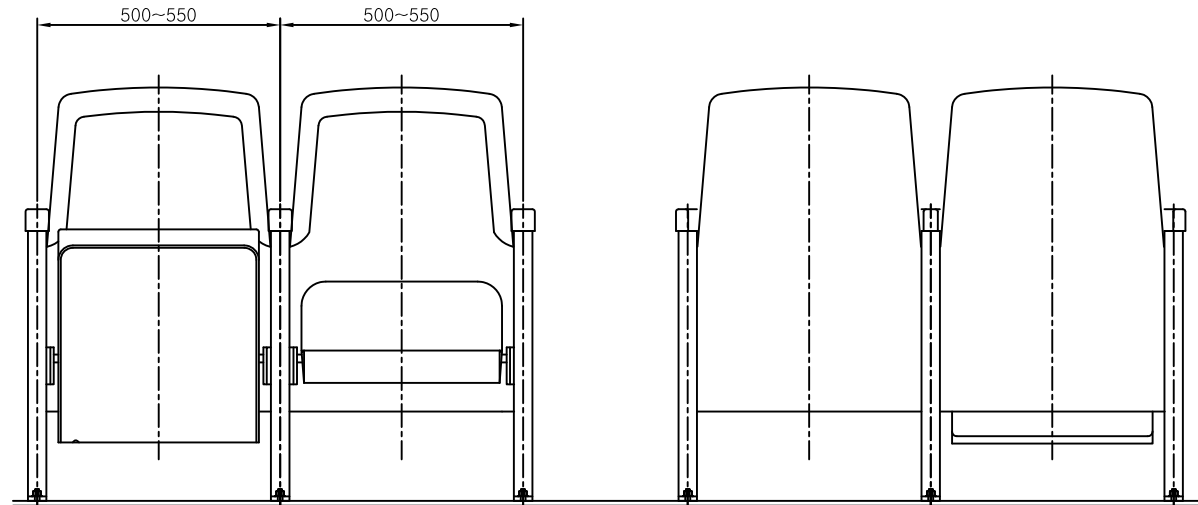

TOP VIEW

FRONT VIEW

BACK VIEW

SIDE VIEW

HS3200W

PROJECT	-	SUBJECT	HS3200W
DRAWN BY	K.S.YANG	DESIGNED BY	S.H.GO
TABLE	A3	SCALE	1/11
UNIT	mm	DATE	2012 . .
REVISION	: - :		
REVISION	: - :		
REVISION	: - :		

solenco