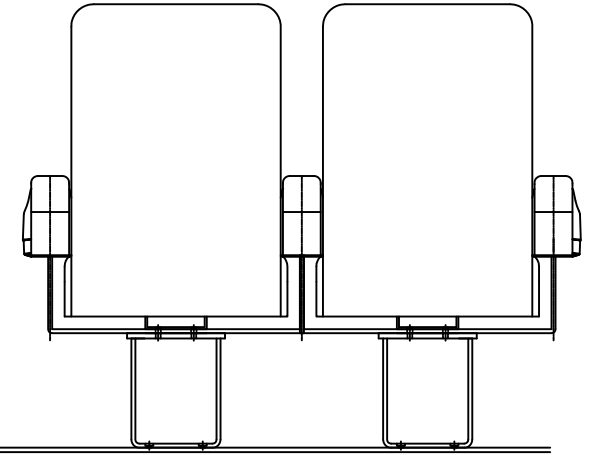

FRONT VIEW

BACK VIEW

HS1080SLR-FA

PROJECT	-	SUBJECT	HS1080SLR-FA
DRAWN BY	K.S.YANG	DESIGNED BY	S.H.GO
TABLE	A3	SCALE	1/11
UNIT	mm	DATE	2012 . .
REVISION	: - :		
REVISION	: - :		
REVISION	: - :		

solenco

HYESUNG MFG.CO.,INC.