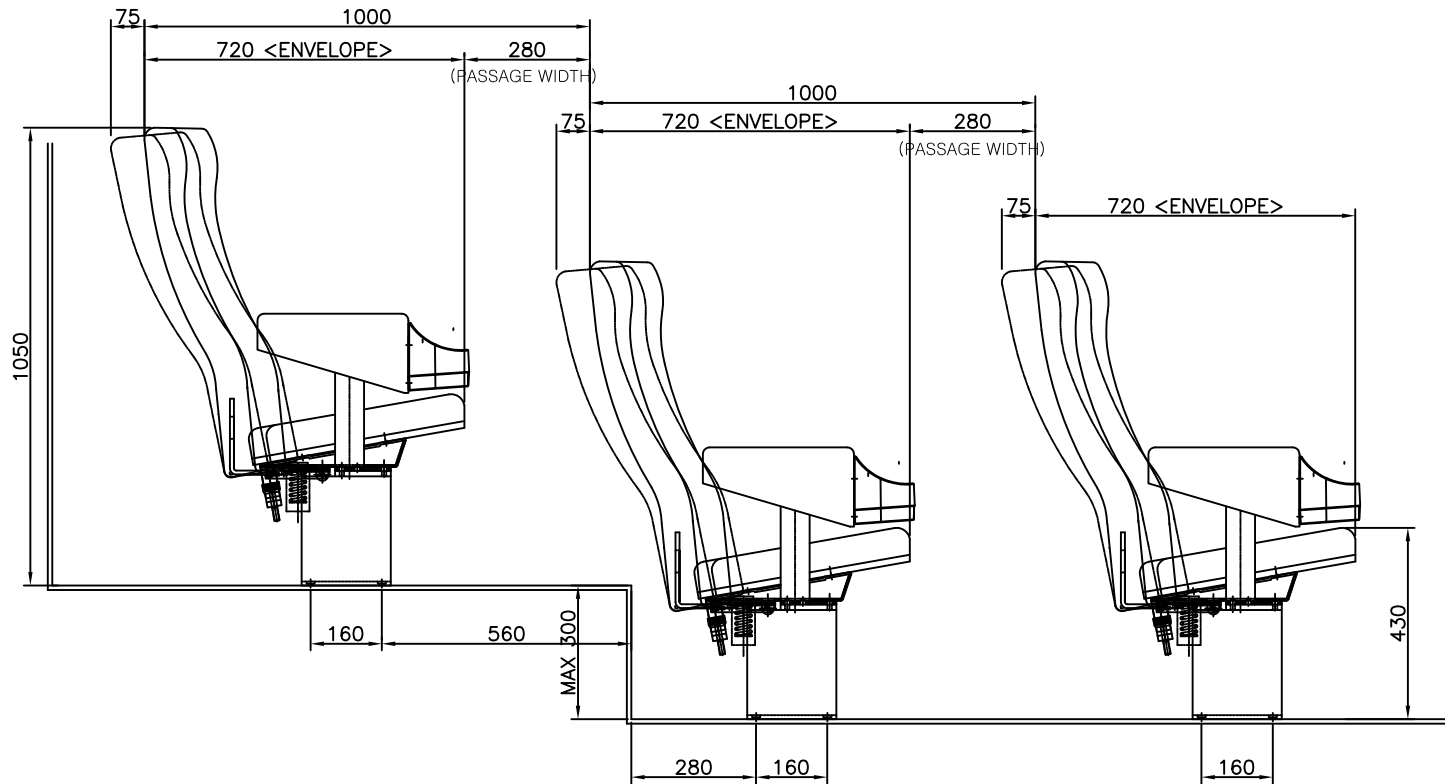

FRONT VIEW

BACK VIEW

HS1080SLR-FA

PROJECT	-	SUBJECT	HS1080SLR-FA
DRAWN BY	K.S.YANG	DESIGNED BY	S.H.GO
TABLE	A3	SCALE	1/11
UNIT	mm	DATE	2012 . .
REVISION	: - :		
REVISION	: - :		
REVISION	: - :		

solenco

HYESUNG MFG.CO.,INC.