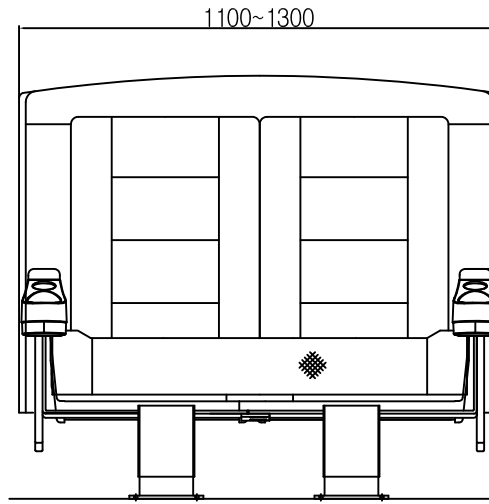

TOP VIEW

FRONT VIEW

BACK VIEW

SIDE VIEW

BELLAMO

PROJECT		SUBJECT	BELLAMO
DRAWN BY	K.S YANG	APPROVAL BY	S.H GO
TABLE	A3	SCALE	1/11
UNIT	mm	DATE	2012.
REVISION	-		
REVISION	-		
REVISION	-		

soleno
HYESUNG MFG. CO., INC.