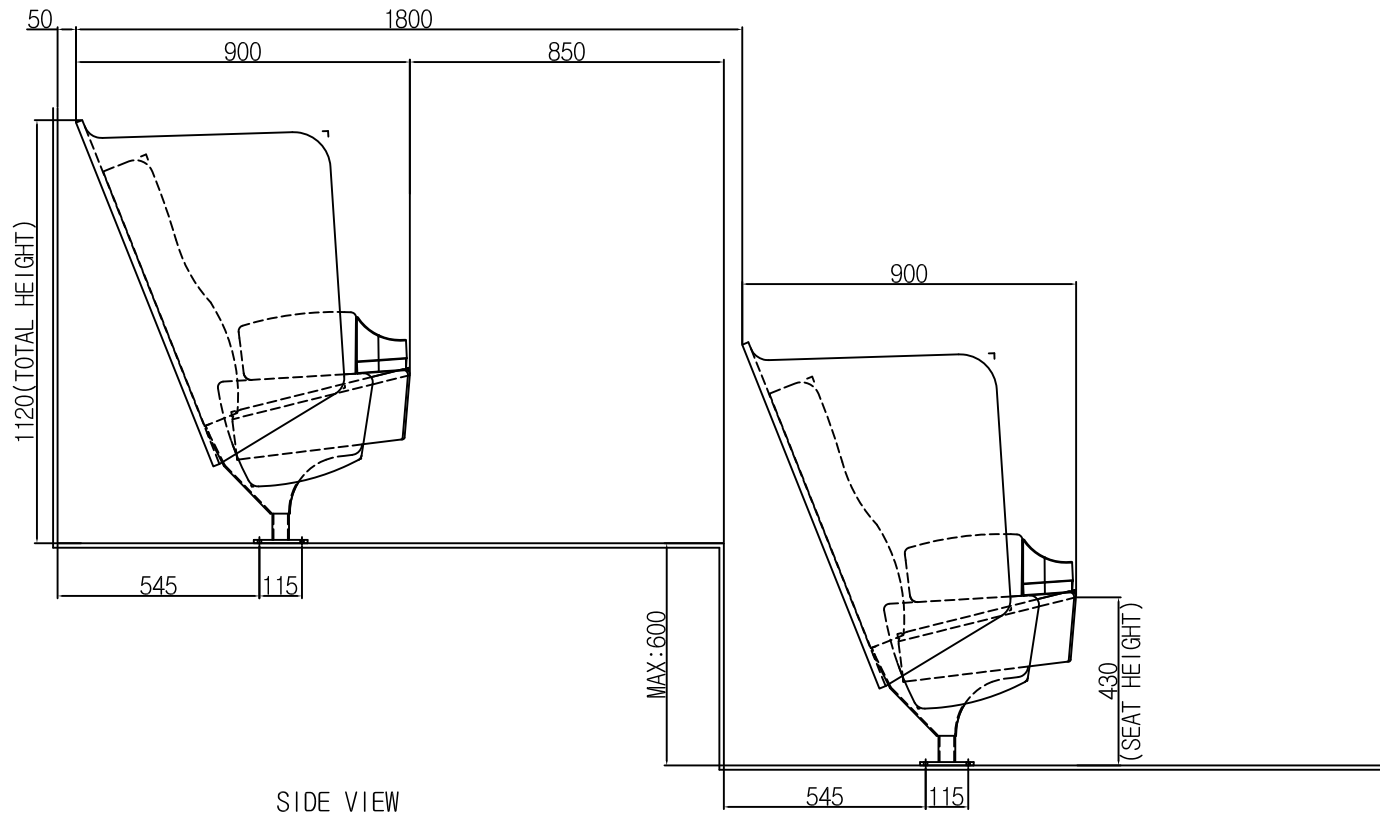

TOP VIEW

FRONT VIEW

BACK VIEW

SIDE VIEW

BELLAMO

PROJECT		SUBJECT	BELLAMO
DRAWN BY	K.S YANG	APPROVAL BY	S.H GO
TABLE	A3	SCALE	1/11
UNIT	mm	DATE	2012.
REVISION	-		
REVISION	-		
REVISION	-		

soleno
HYESUNG MFG. CO., INC.