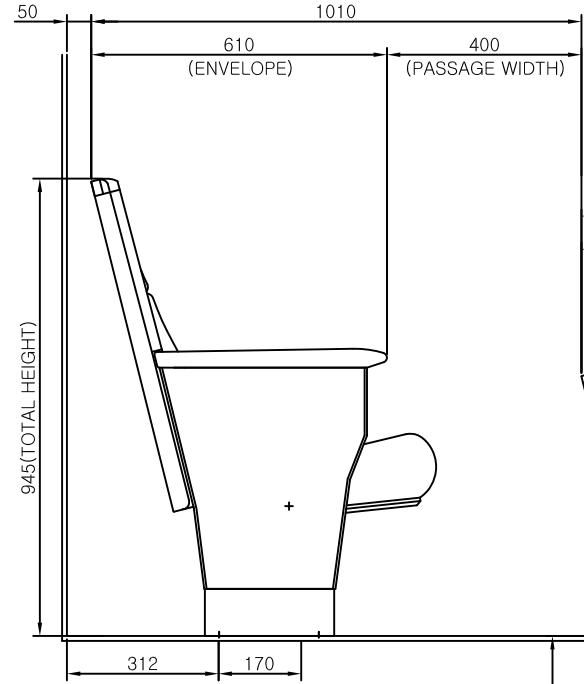

FRONT VIEW

BACK VIEW

SIDE VIEW

아그네스-SL

PROJECT	-	SUBJECT	아그네스-SL
DRAWN BY	K.S.YANG	DESIGNED BY	S.H.GO
TABLE	A3	SCALE	1/11
UNIT	mm	DATE	2012 . .
REVISION	: - :		
REVISION	: - :		
REVISION	: - :		

HYESUNG MFG.CO.,INC.