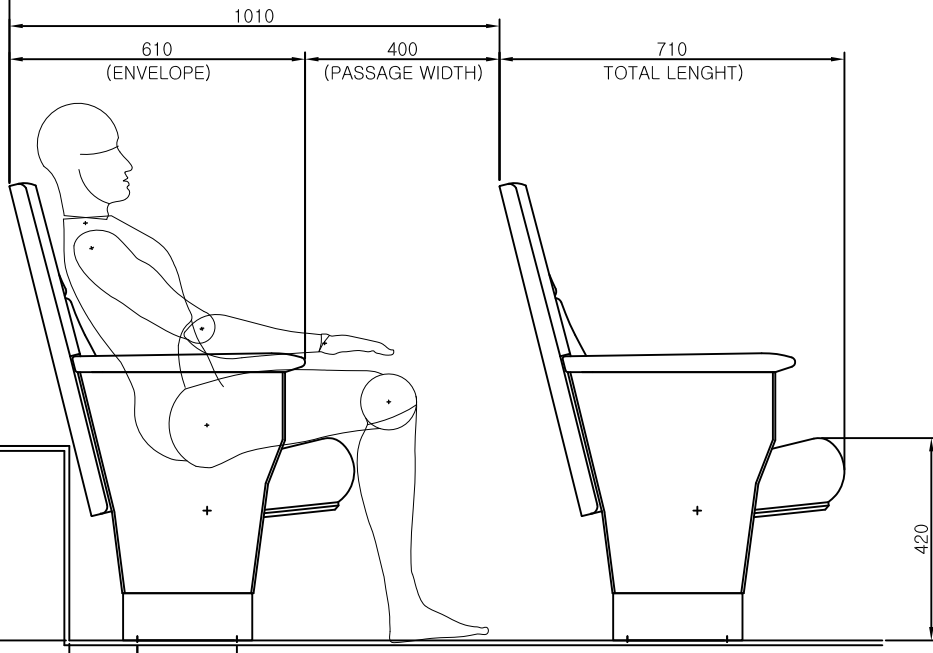

FRONT VIEW

BACK VIEW

SIDE VIEW

아그네스-SL

PROJECT	-	SUBJECT	아그네스-SL
DRAWN BY	K.S.YANG	DESIGNED BY	S.H.GO
TABLE	A3	SCALE	1/11
UNIT	mm	DATE	2012 . .
REVISION	: - :		
REVISION	: - :		
REVISION	: - :		

HYESUNG MFG.CO.,INC.